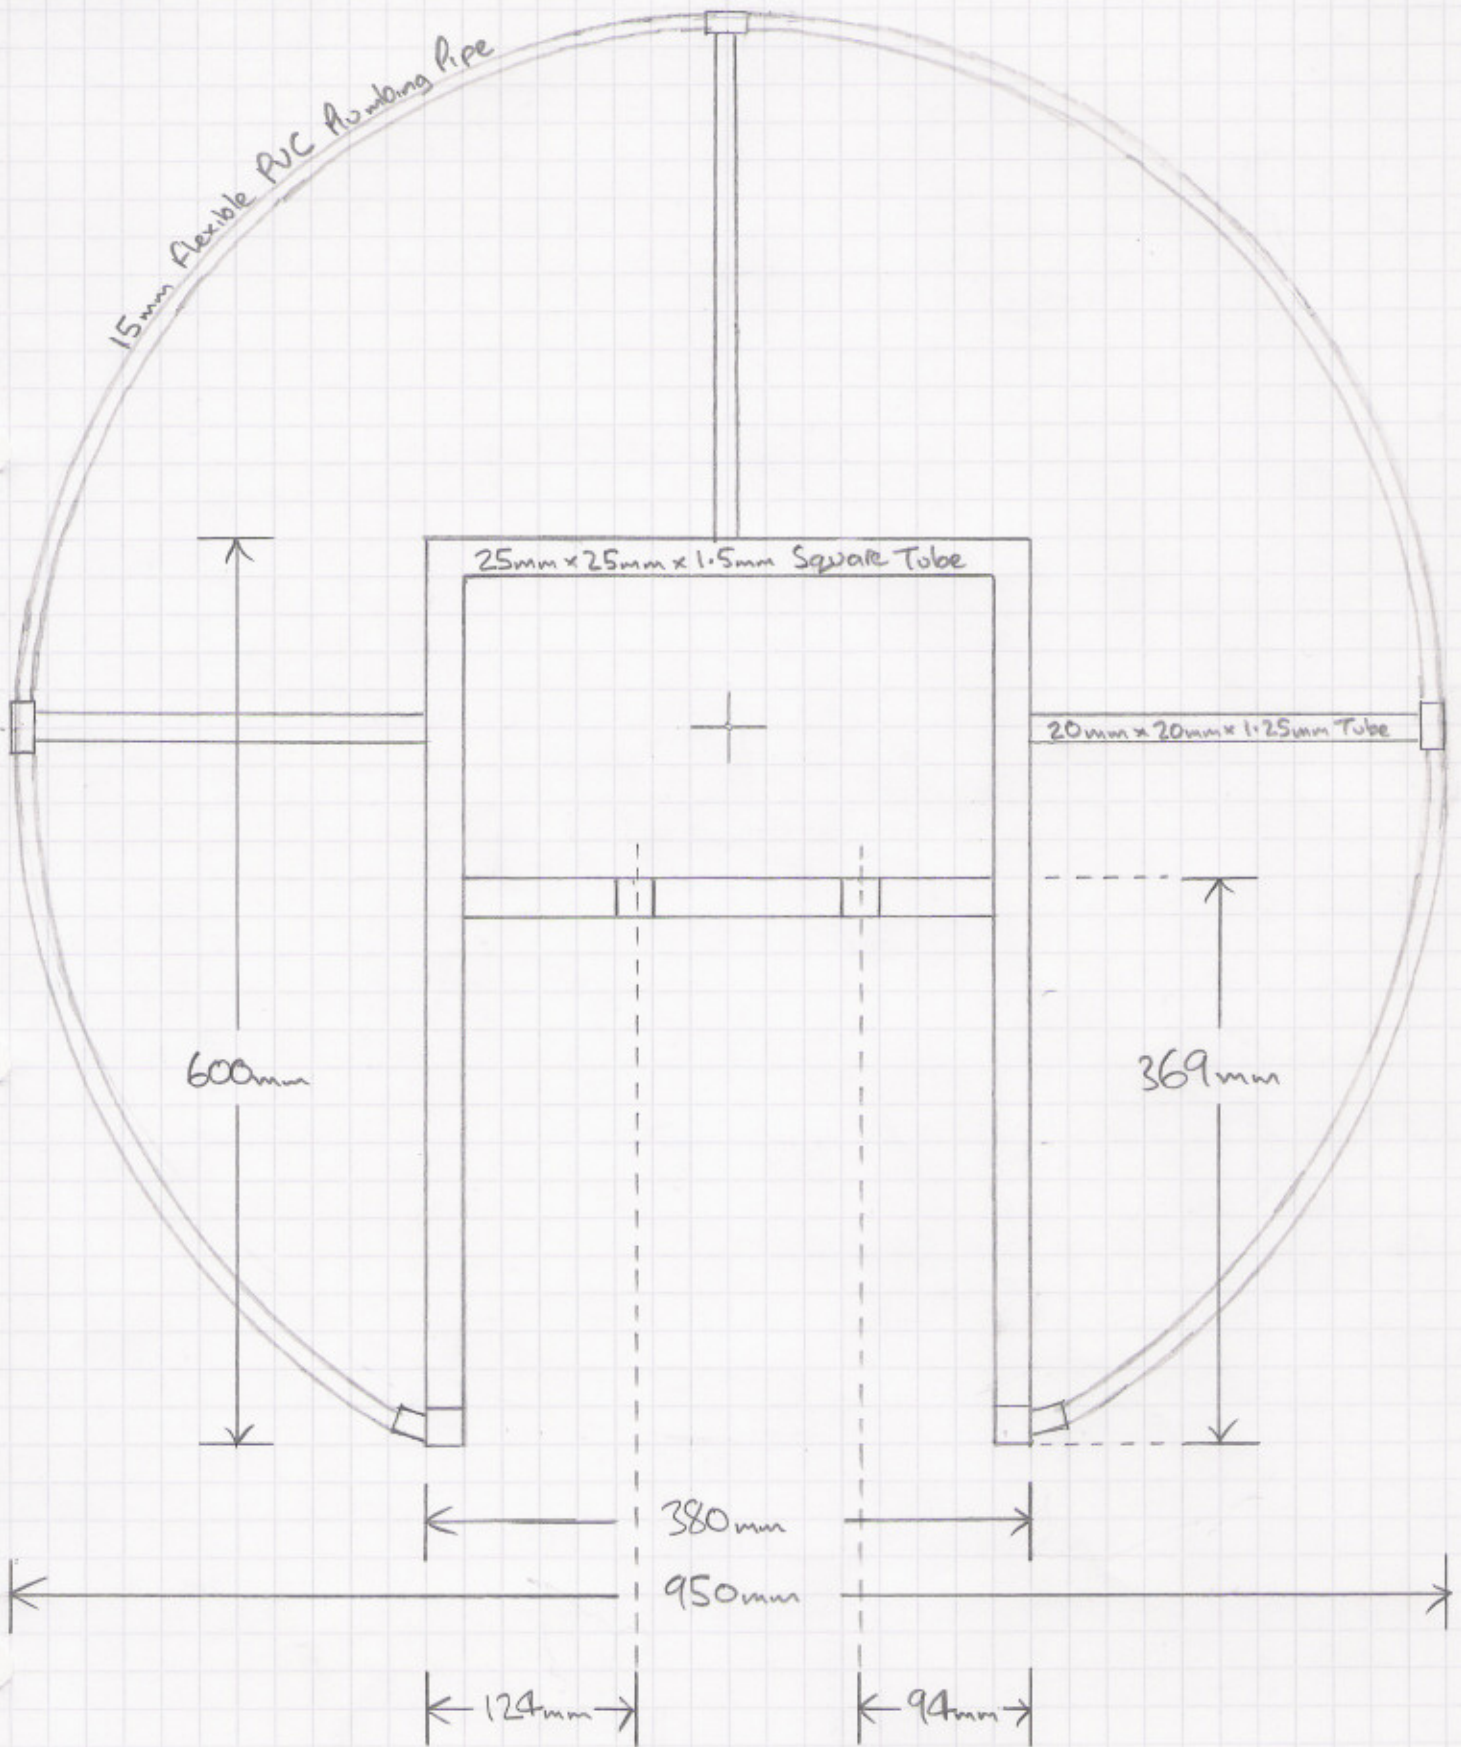

← 100mm →

Drawing is almost to scale

Drawing is almost to scale

← 100mm →

Frame revision so all 25mm x 25mm sections can be made from one 3m length.